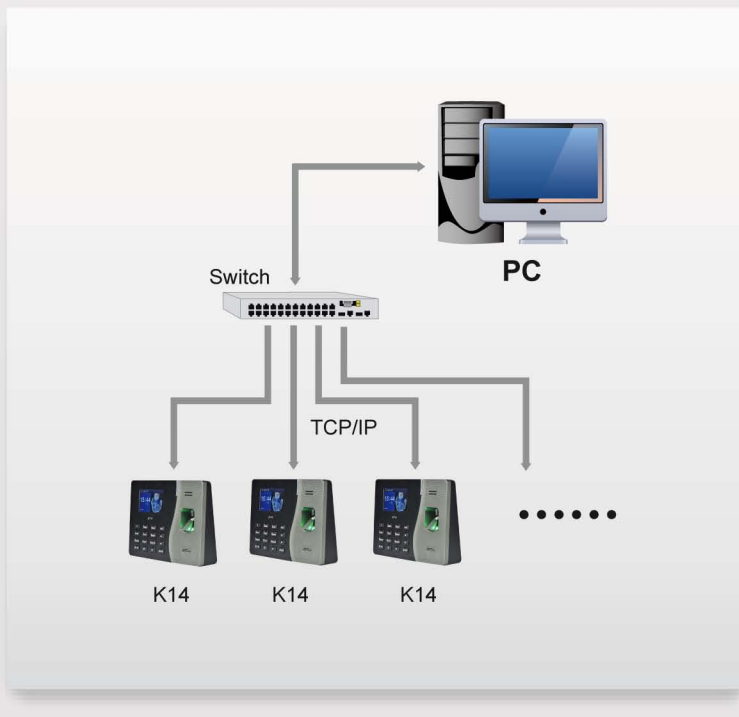

You can use Excel; you can be an excellent Workforce Management Manager!

K14 Internet SSR Fingerprint Time Clock

Introduction

K14 is an innovation biometric fingerprint reader for Time & Attendance applications, offering unparalleled performance using an advanced algorithm for reliability, precision and excellent matching speed. With SSR report (Self-Service-Recorder) stored in the time clock. The 2.8 inch TFT can display more information vividly, including fingerprint image quality and verification result etc. TCP/IP communication is standard and make sure the data transmission between terminal and PC can be easily done within several seconds, it is the best choice for small chain stores.

Features:

- * TCP/IP ,USB Host
- * Color TFT screen with GUI Interface for easy of use
- * Built-in latest fingerprint algorithm V10.0
- * Built-in SSR Excel Software, Openoffice.org ,libreOffice
- * Multi Languages
- * Function keys to select the IN or Out status of the punches
- * Real-Time1-touch data backup

Configuration:

Specifications:

Display	2.8 inches TFT Screen
Fingerprint Capacity	500
Transaction Capacity	50,000
Communication	TCP/IP USB HOST
Standard Functions	Scheduled-bell, SMS, Work Code, DLST, SSR Report, Self-Service Query, Automatic Status Switch , T9 Input, 9 Digit User ID , ID Card
Power Supply	5V DC 2A
Operating Temperature	0 °C- 45 °C
Operating Humidity	20% - 80%
Dimension(W×H×D)	185X140X30 mm